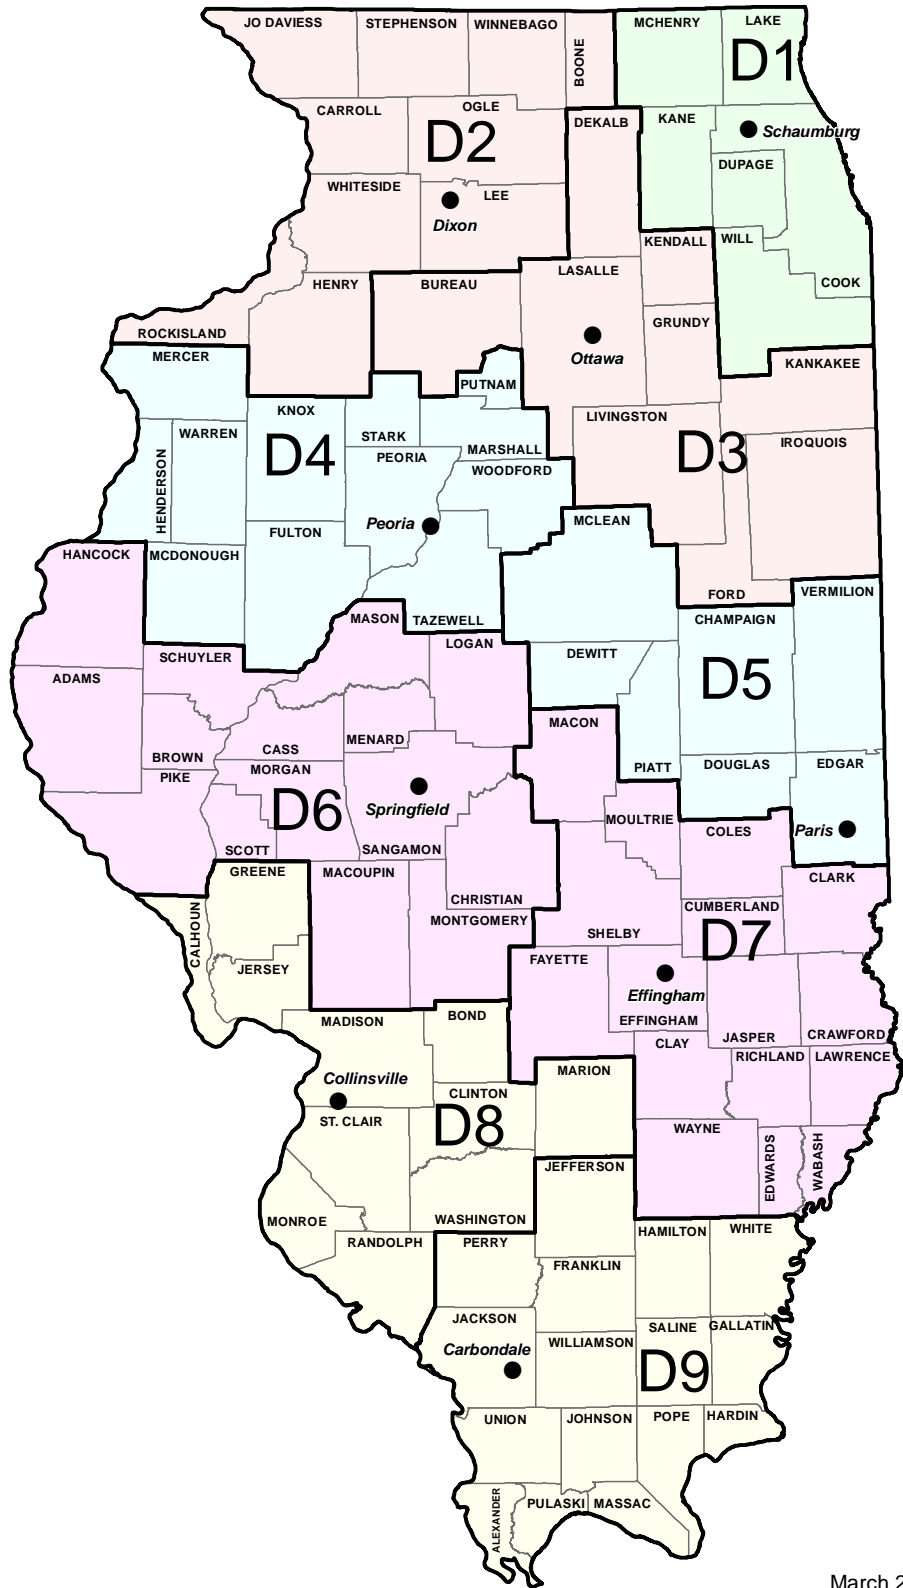

ILLINOIS DEPARTMENT OF TRANSPORTATION REGION and DISTRICT BOUNDARIES

Region 1

Jose Rios

DISTRICT 1

201 WEST CENTER COURT
SCHAUMBURG, ILLINOIS 60196
PHONE: 847/705-4000

Region 2

Masood Ahmad

DISTRICT 2

819 DEPOT AVENUE
DIXON, ILLINOIS 61021
PHONE: 815/284-2271

DISTRICT 3

700 EAST NORRIS DRIVE
OTTAWA, ILLINOIS 61350
PHONE: 815/434-6131

Region 3

Kensil Garnett

DISTRICT 4

401 MAIN STREET
PEORIA, ILLINOIS 61602
PHONE: 309/671-3333

DISTRICT 5

13473 IL HWY. 133
P.O. BOX 610
PARIS, ILLINOIS 61944
PHONE: 217/465-4181

Region 4

Jeffrey Myers

DISTRICT 6

126 EAST ASH STREET
SPRINGFIELD, ILLINOIS 62704
PHONE: 217/782-7301

DISTRICT 7

400 WEST WABASH
EFFINGHAM, ILLINOIS 62401
PHONE: 217/342-3951

Region 5

Kirk H. Brown

DISTRICT 8

1102 EASTPORT PLAZA DRIVE
COLLINSVILLE, ILLINOIS 62234
PHONE: 618/346-3100

DISTRICT 9

STATE TRANSPORTATION BUILDING
P.O. BOX 100
CARBONDALE, ILLINOIS 62903
PHONE: 618/549-2171

March 2022