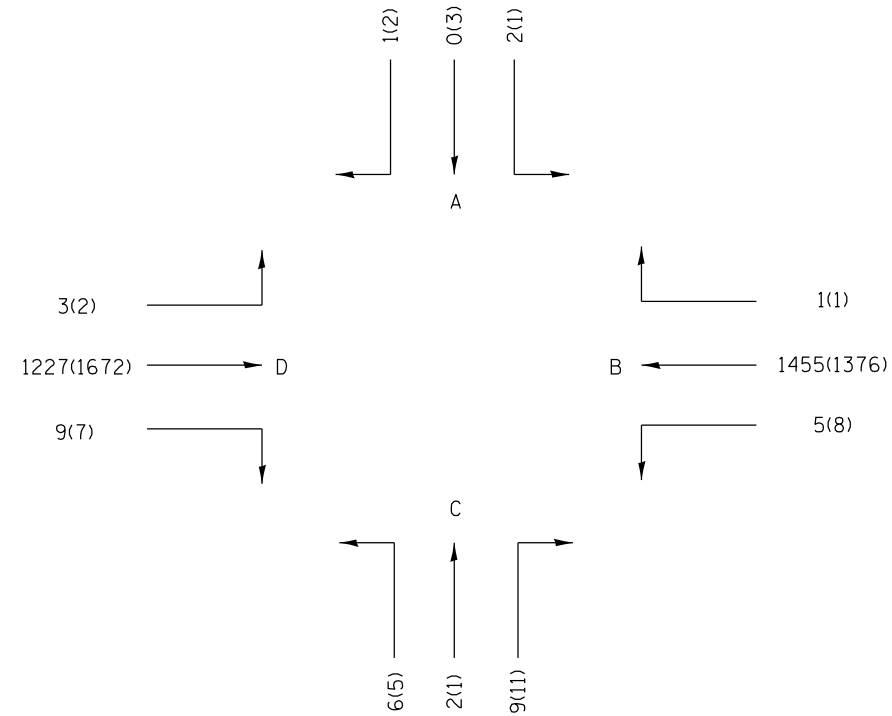

# IL 13 & CAMPGROUND ROAD

2011 AM(PM) PEAK TURNING MOVEMENTS

2011 AVERAGE DAILY TRAFFIC

12 ACCIDENTS 02/17/07 - 07/12/12

**LEGEND:**

- ← STRAIGHT
- ←| STOPPED
- ←| UNKNOWN
- ←| BACKING
- ←| OVERTAKING
- ←| SIDESWIPE
- ▭ PARKED
- ←| ERRATIC
- ←| OUT OF CONTROL
- ↘ RIGHT TURN
- ↙ LEFT TURN
- ↻ U-TURN
- ↻ OVERTURN
- × PEDESTRIAN
- ⊗ BICYCLE
- INJURY
- ◎ FATALITY
- ⚡ NIGHTTIME
- ⚡ DUI
- △ 3RD VEHICLE
- \* EXTRA DATA

**FIXED OBJECTS:**

- GENERAL
- ▣ SIGNAL
- ▣ TREE
- ▣ POLE
- ▣ CURB
- ⊗ ANIMAL