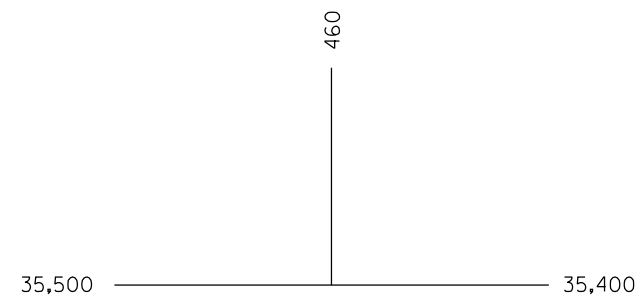

# IL 13 & VETERANS PARKWAY

2013 AM(PM) PEAK TURNING MOVEMENTS

2011 AVERAGE DAILY TRAFFIC

## 6 ACCIDENTS 03/23/07 - 11/14/11