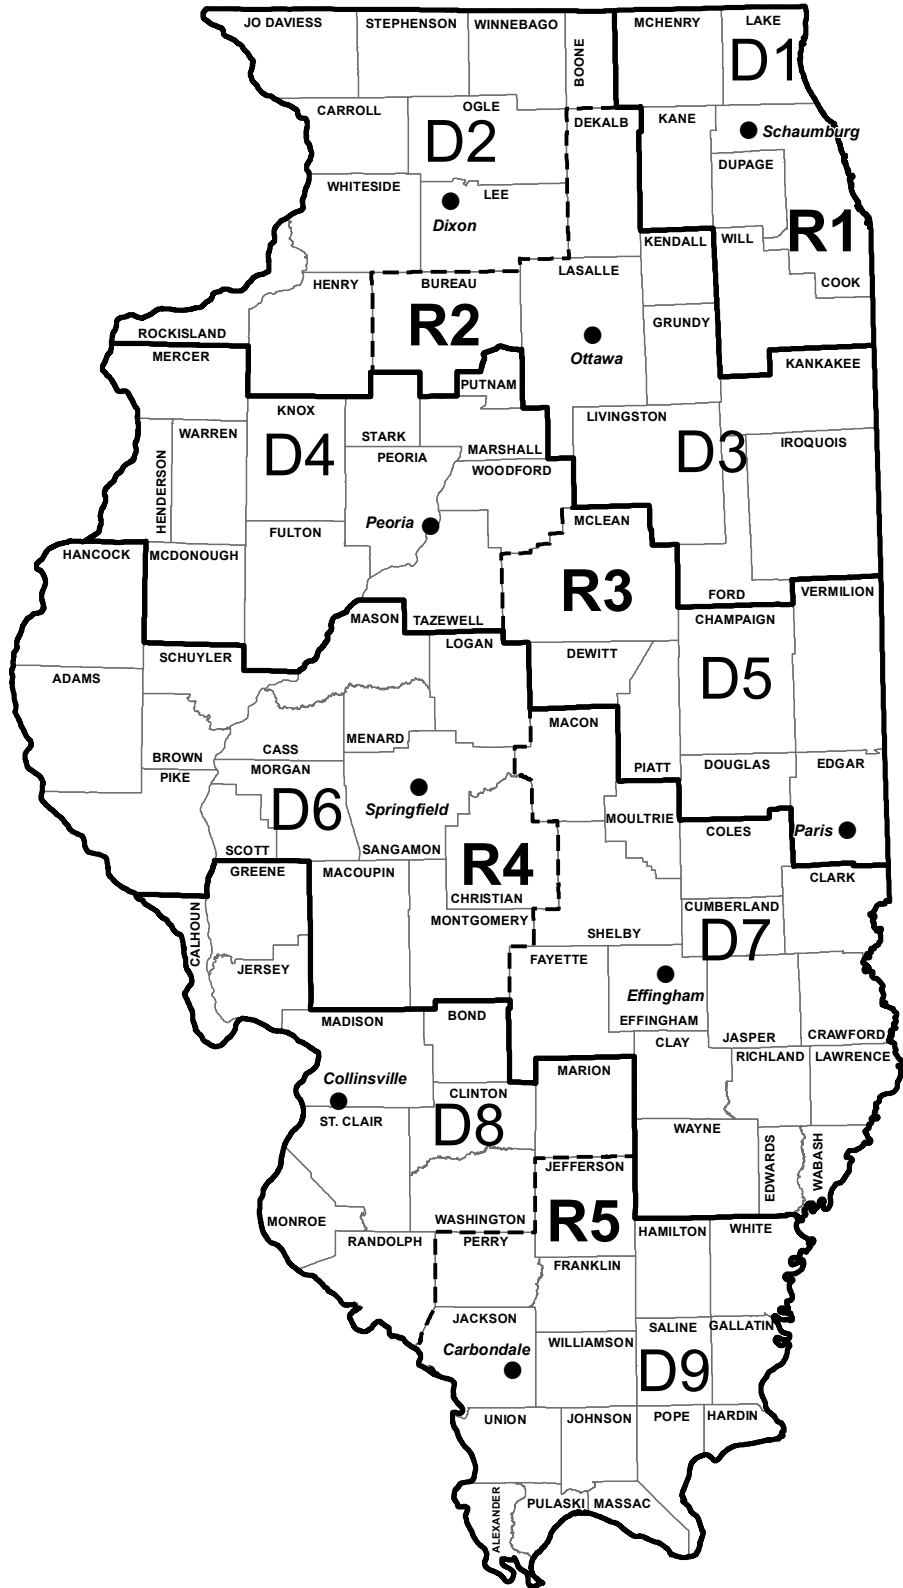

819 DEPOT AVENUE
DIXON, ILLINOIS 61021-3546
PHONE: 815/284-2271

DISTRICT 3

700 EAST NORRIS DRIVE
OTTAWA, ILLINOIS 61350-1628
PHONE: 815/434-6131

Region 3

Kensil Garnett

DISTRICT 4

401 MAIN STREET
PEORIA, ILLINOIS 61602-1111
PHONE: 309/671-3333

Region 5

Jeffrey Keirn

DISTRICT 8

1102 EASTPORT PLAZA DRIVE
COLLINSVILLE, ILLINOIS 62234-6198
PHONE: 618/346-3100

DISTRICT 9

STATE TRANSPORTATION BUILDING
P.O. BOX 100
CARBONDALE, ILLINOIS 62903-0100
PHONE: 618/549-2171