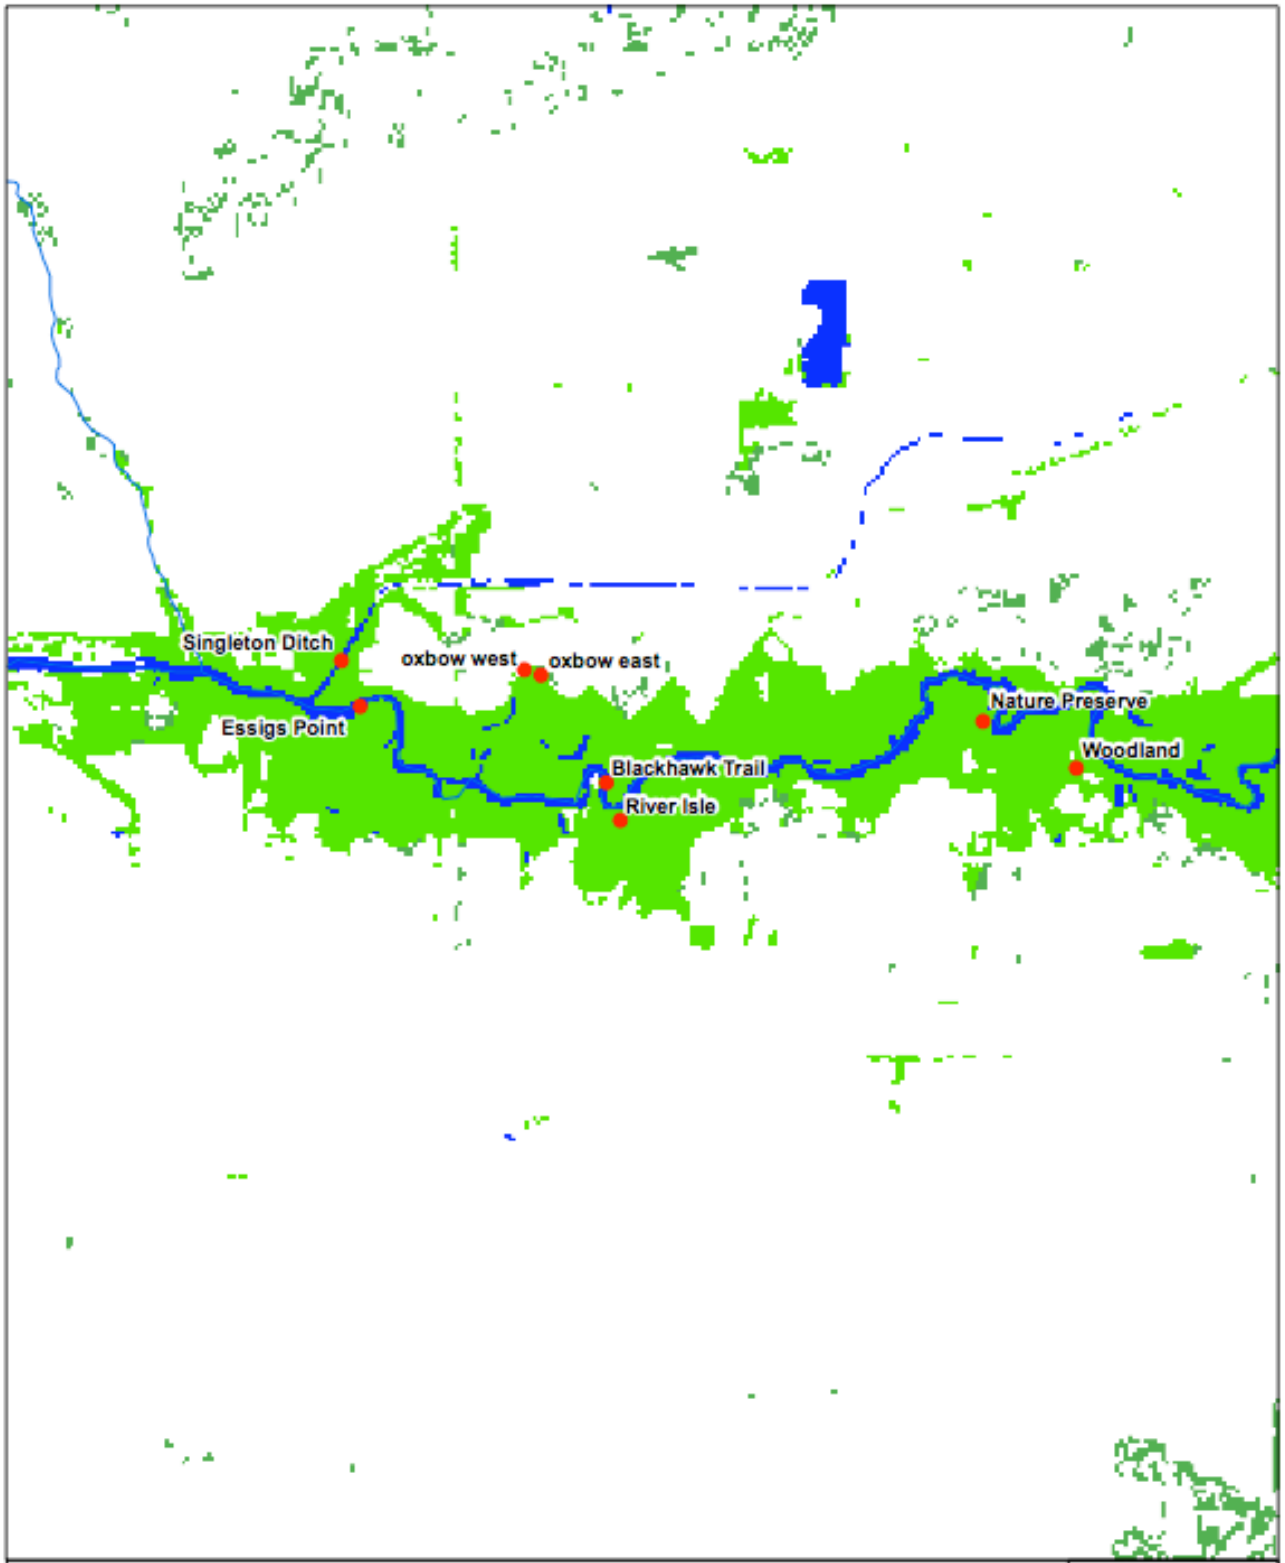

## APPENDIX 1

Maps showing the locations of mist-netting sites in Cook, DuPage, Kane, Kankakee, Lake, McHenry, and Will counties during the 2006 and 2007 field seasons

Locations of mist-netting survey sites in Cook County, Illinois, 2006-2007

**INHS**

Hutto

Locations of mist-netting survey sites in Du Page County, Illinois, 2006

**INHS**

Hutto

Locations of mist-netting survey sites in Kane County, Illinois, 2006-2007

**INHS**

Locations of mist-netting survey sites at Momence Wetlands in Kankakee County, Illinois 2007

**INHS**

0 100 200

Hutto

Locations of mist-netting survey sites in Lake County, Illinois, 2006

**INHS**

Hutto

Locations of mist-netting survey sites in McHenry County, Illinois, 2006-2007

**INHS**

Locations of mist-netting survey sites in Will County, Illinois, 2006-2007

**INHS**

Hutto