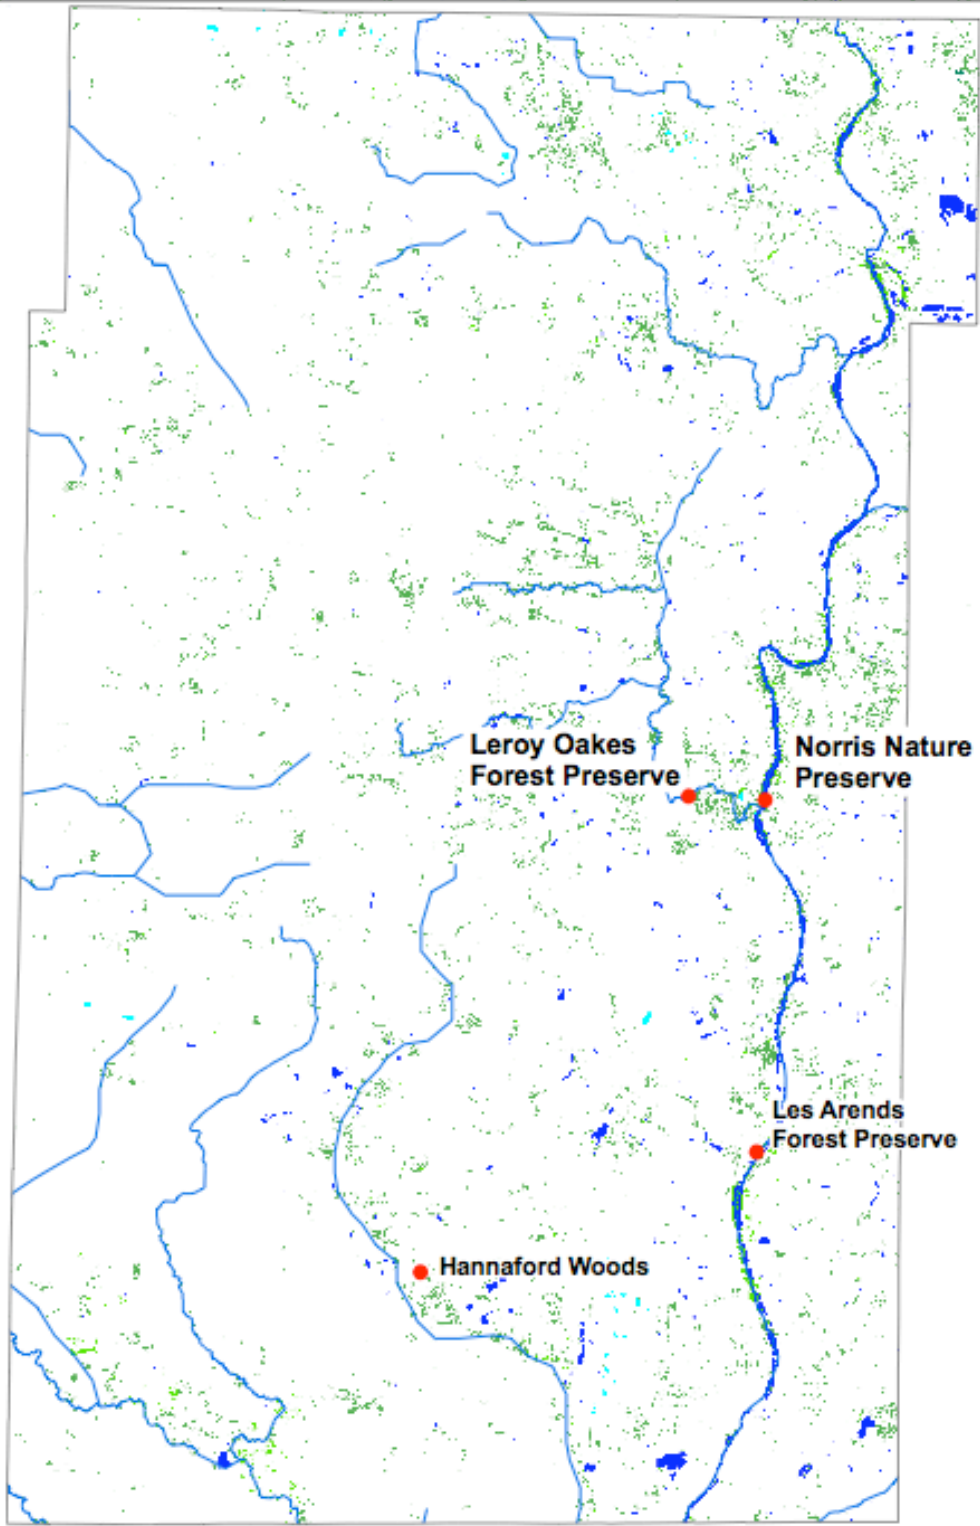

## APPENDIX 1

Maps showing the locations of mist-netting sites in Cook, DuPage, Kane, Kankakee, Lake, McHenry, and Will counties during the 2006 and 2007 field seasons

Locations of mist-netting survey sites in Cook County, Illinois, 2006-2007

**INHS**

Hutto

Locations of mist-netting survey sites in Du Page County, Illinois, 2006

**INHS**

Hutto

Locations of mist-netting survey sites in Kane County, Illinois, 2006-2007

**INHS**

Locations of mist-netting survey sites at Momence Wetlands in Kankakee County, Illinois 2007

**INHS**

0 100 200

Hutto

Locations of mist-netting survey sites in Lake County, Illinois, 2006

**INHS**

Hutto

Locations of mist-netting survey sites in McHenry County, Illinois, 2006-2007

**INHS**

Locations of mist-netting survey sites in Will County, Illinois, 2006-2007

**INHS**

Hutto