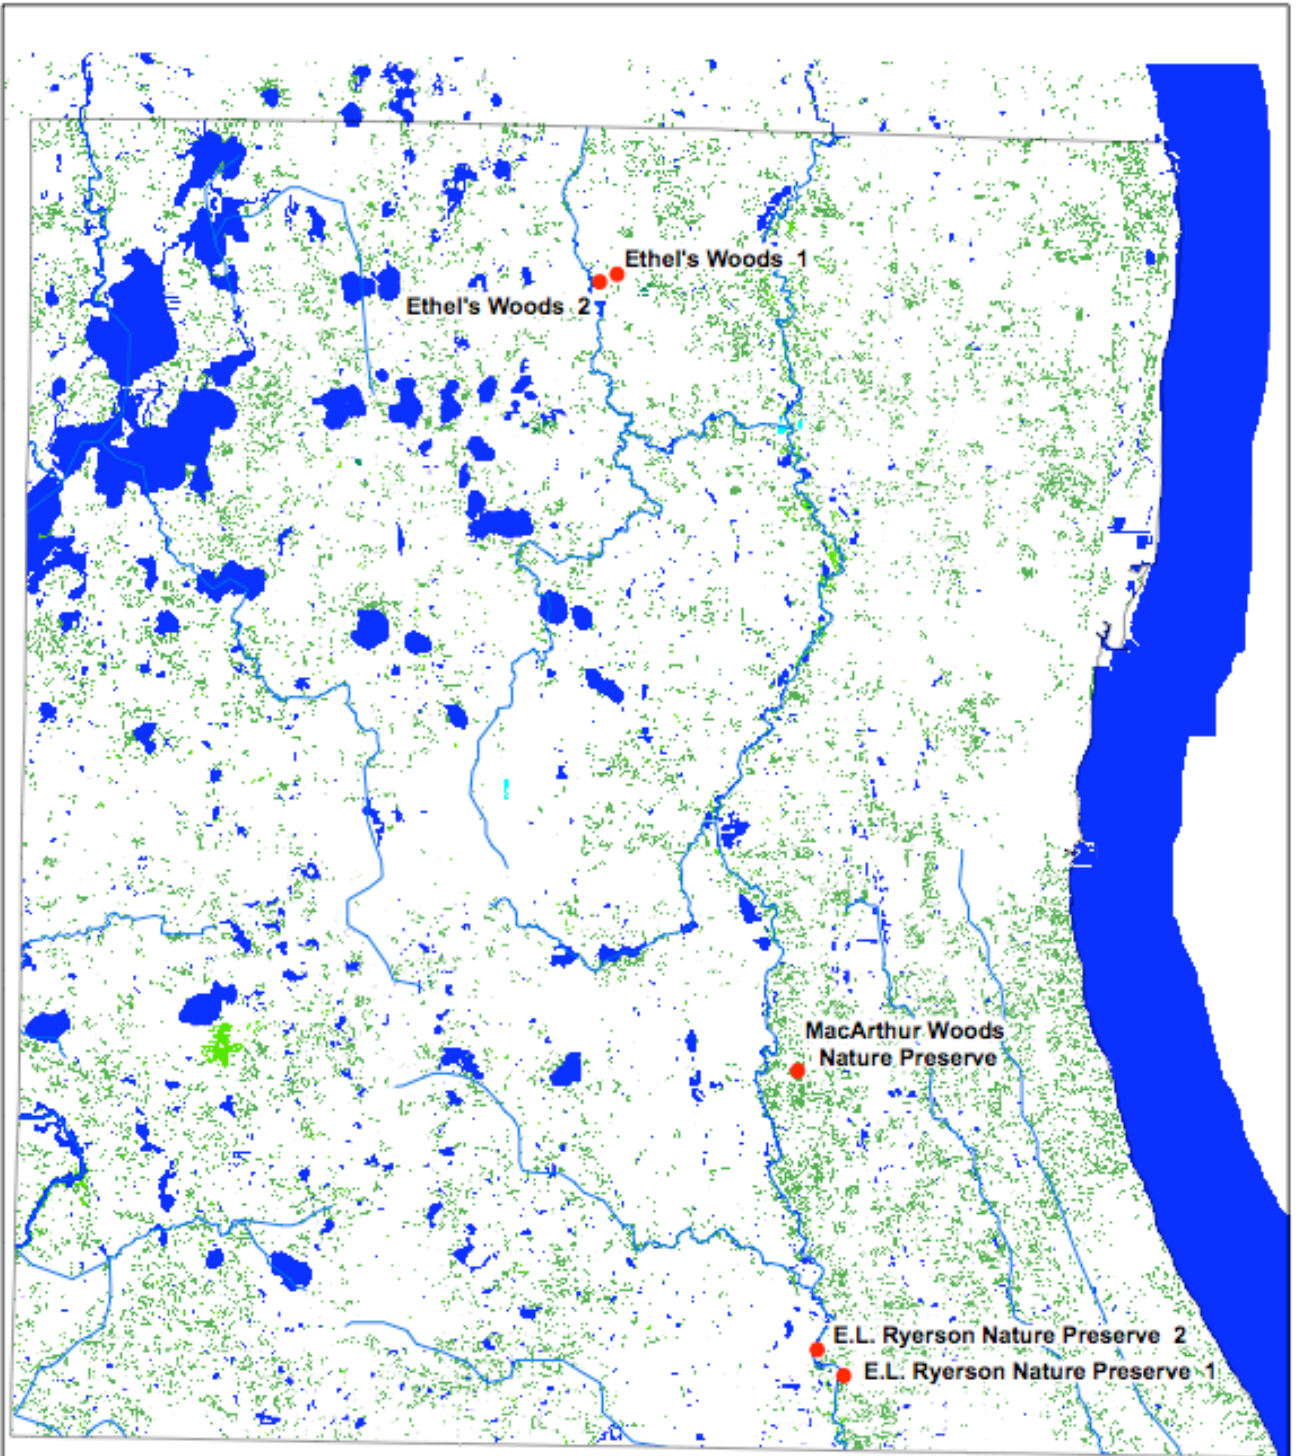

## APPENDIX 1

Maps showing the locations of mist-netting sites in Cook, DuPage, Kane, Kankakee, Lake, McHenry, and Will counties during the 2006 and 2007 field seasons

Locations of mist-netting survey sites in Cook County, Illinois, 2006-2007

**INHS**

Hutto

Locations of mist-netting survey sites in Du Page County, Illinois, 2006

**INHS**

Hutto

Locations of mist-netting survey sites in Kane County, Illinois, 2006-2007

**INHS**

Locations of mist-netting survey sites at Momence Wetlands in Kankakee County, Illinois 2007

**INHS**

0 100 200

Hutto

Locations of mist-netting survey sites in Lake County, Illinois, 2006

**INHS**

Hutto

Locations of mist-netting survey sites in McHenry County, Illinois, 2006-2007

**INHS**