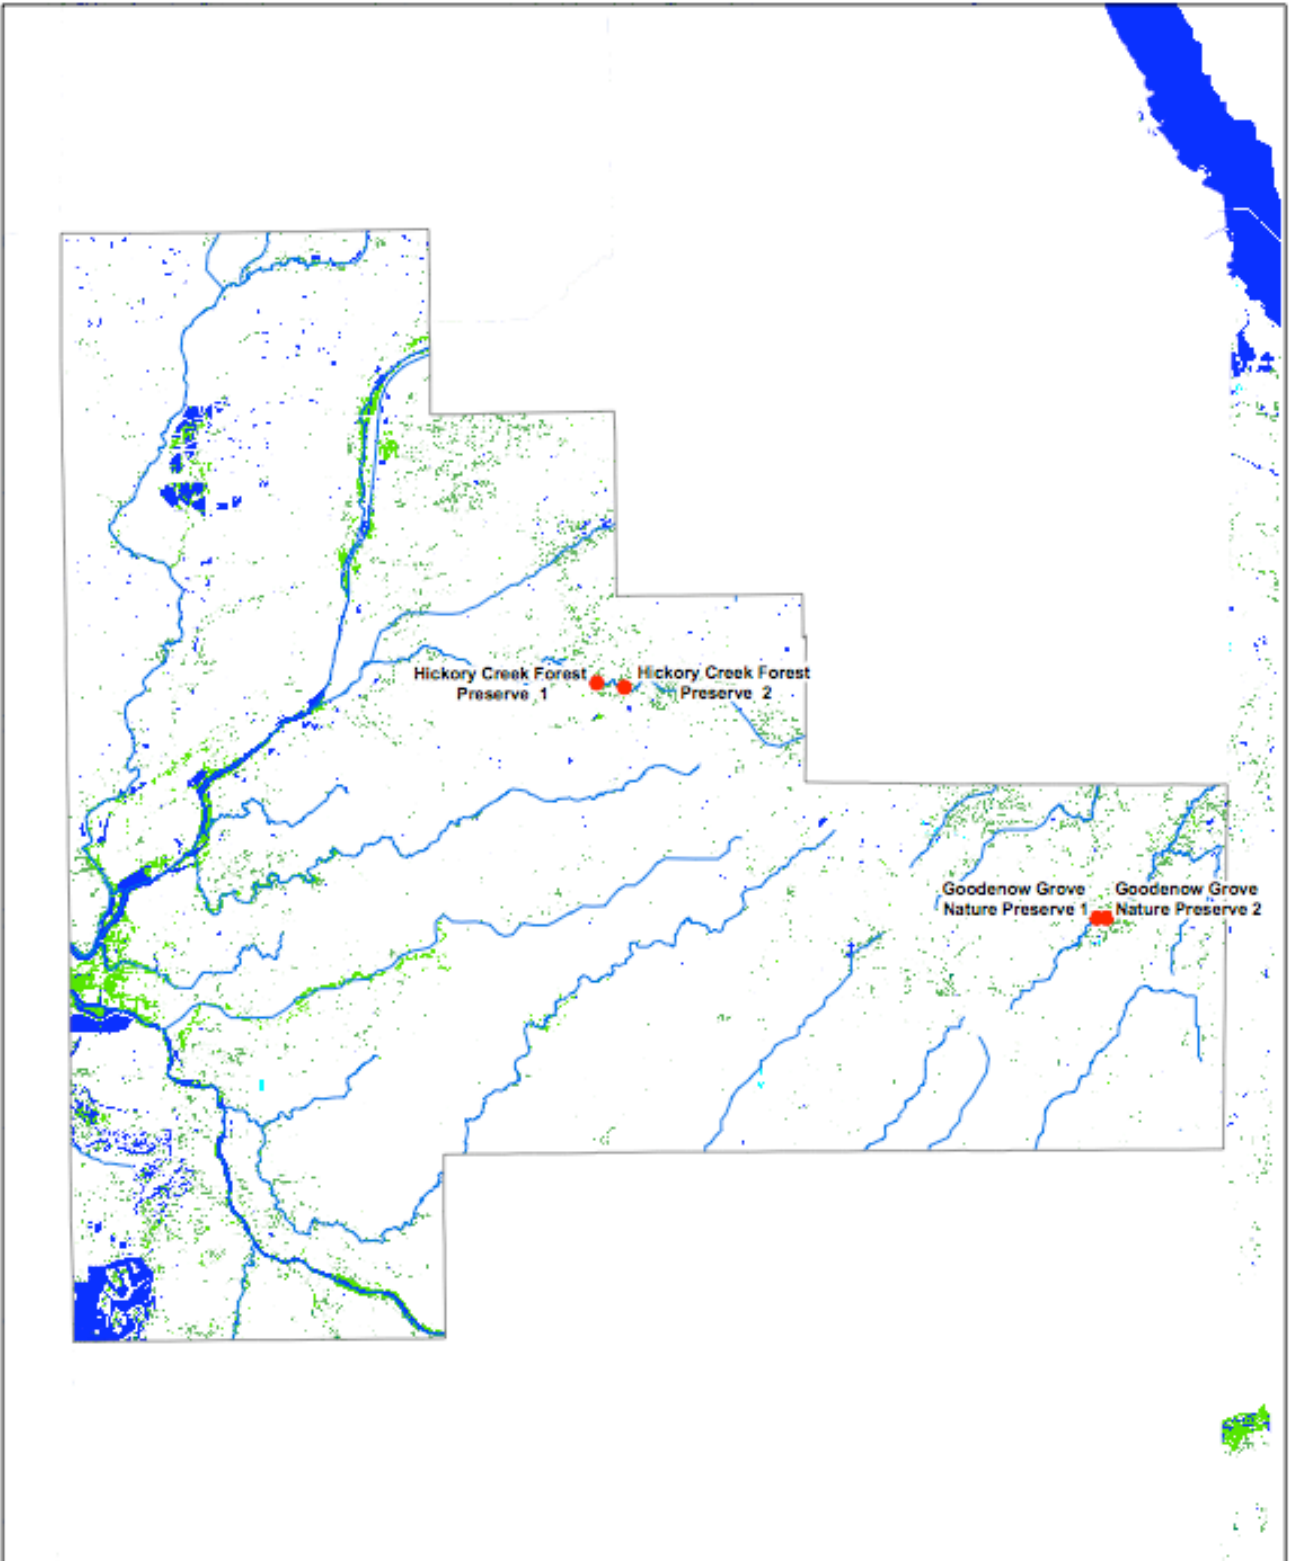

## APPENDIX 1

Maps showing the locations of mist-netting sites in Cook, DuPage, Kane, Kankakee, Lake, McHenry, and Will counties during the 2006 and 2007 field seasons

Locations of mist-netting survey sites in Cook County, Illinois, 2006-2007

**INHS**

Hutto

Locations of mist-netting survey sites in Du Page County, Illinois, 2006

**INHS**

Hutto

Locations of mist-netting survey sites in Kane County, Illinois, 2006-2007

**INHS**

Locations of mist-netting survey sites at Momence Wetlands in Kankakee County, Illinois 2007

**INHS**

0 100 200

Hutto

Locations of mist-netting survey sites in Lake County, Illinois, 2006

**INHS**

Hutto

Locations of mist-netting survey sites in McHenry County, Illinois, 2006-2007

**INHS**

Locations of mist-netting survey sites in Will County, Illinois, 2006-2007

**INHS**

Hutto