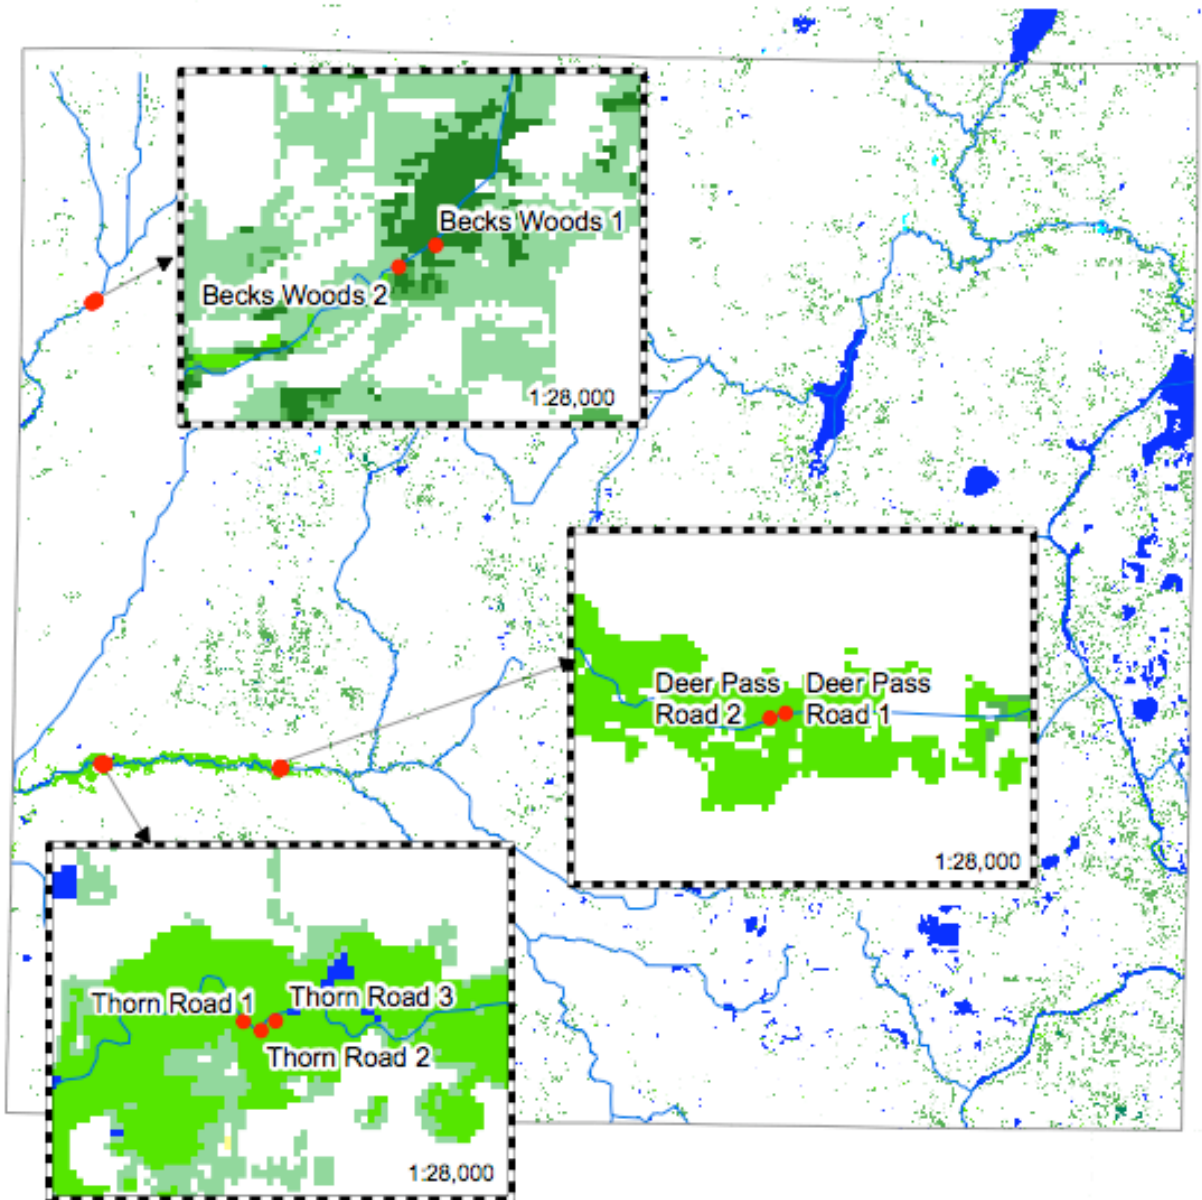

## APPENDIX 1

Maps showing the locations of mist-netting sites in Cook, DuPage, Kane, Kankakee, Lake, McHenry, and Will counties during the 2006 and 2007 field seasons

Locations of mist-netting survey sites in Cook County, Illinois, 2006-2007

**INHS**

Hutto

Locations of mist-netting survey sites in Du Page County, Illinois, 2006

**INHS**

Hutto

Locations of mist-netting survey sites in Kane County, Illinois, 2006-2007

**INHS**

Locations of mist-netting survey sites at Momence Wetlands in Kankakee County, Illinois 2007

**INHS**

0 100 200

Hutto

Locations of mist-netting survey sites in Lake County, Illinois, 2006

**INHS**

Hutto

Locations of mist-netting survey sites in McHenry County, Illinois, 2006-2007

**INHS**

Locations of mist-netting survey sites in Will County, Illinois, 2006-2007

**INHS**

Hutto