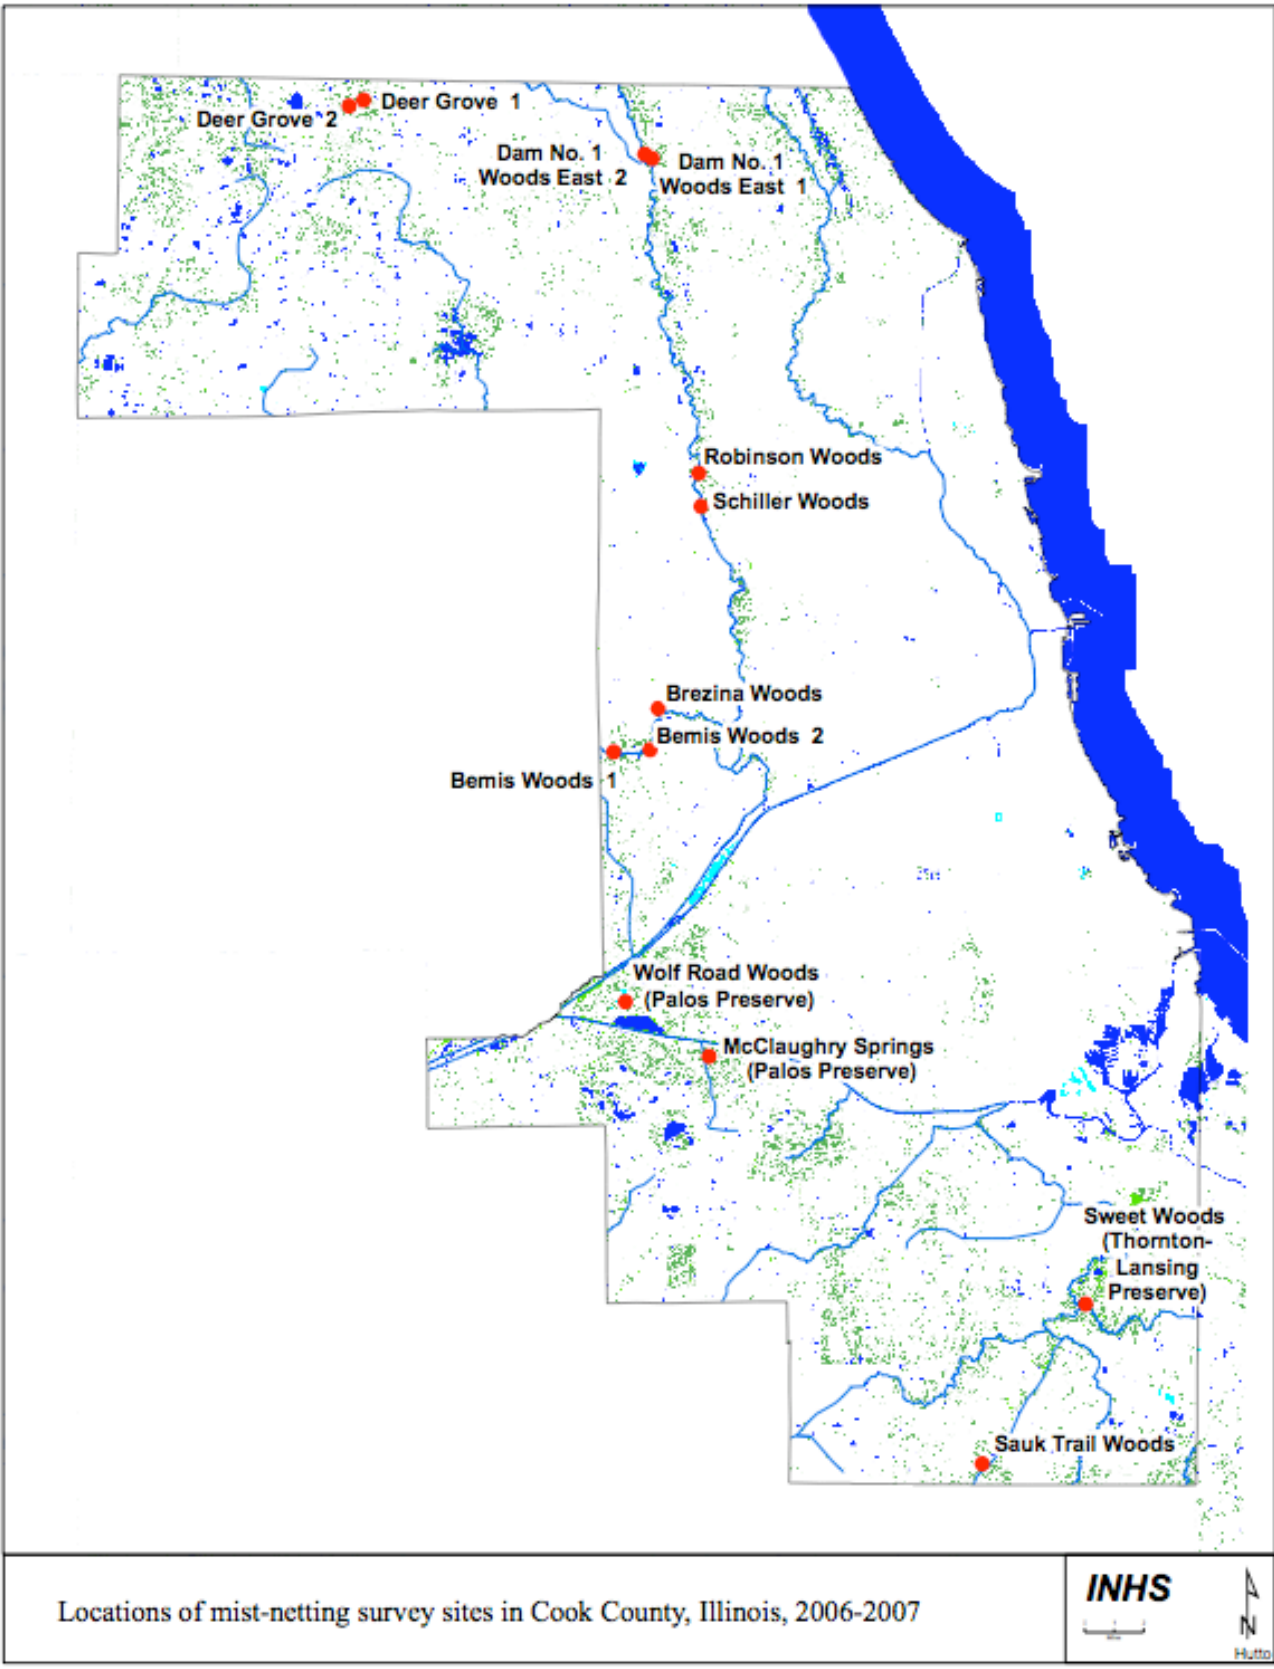

## APPENDIX 1

Maps showing the locations of mist-netting sites in Cook, DuPage, Kane, Kankakee, Lake, McHenry, and Will counties during the 2006 and 2007 field seasons

Locations of mist-netting survey sites in Cook County, Illinois, 2006-2007

**INHS**

Hutto

Locations of mist-netting survey sites in Du Page County, Illinois, 2006

**INHS**

Hutto

Locations of mist-netting survey sites in Kane County, Illinois, 2006-2007

**INHS**

Locations of mist-netting survey sites at Momence Wetlands in Kankakee County, Illinois 2007

**INHS**

0 100 200

Hutto

Locations of mist-netting survey sites in Lake County, Illinois, 2006

**INHS**

Hutto

Locations of mist-netting survey sites in McHenry County, Illinois, 2006-2007

**INHS**

Locations of mist-netting survey sites in Will County, Illinois, 2006-2007

**INHS**

Hutto