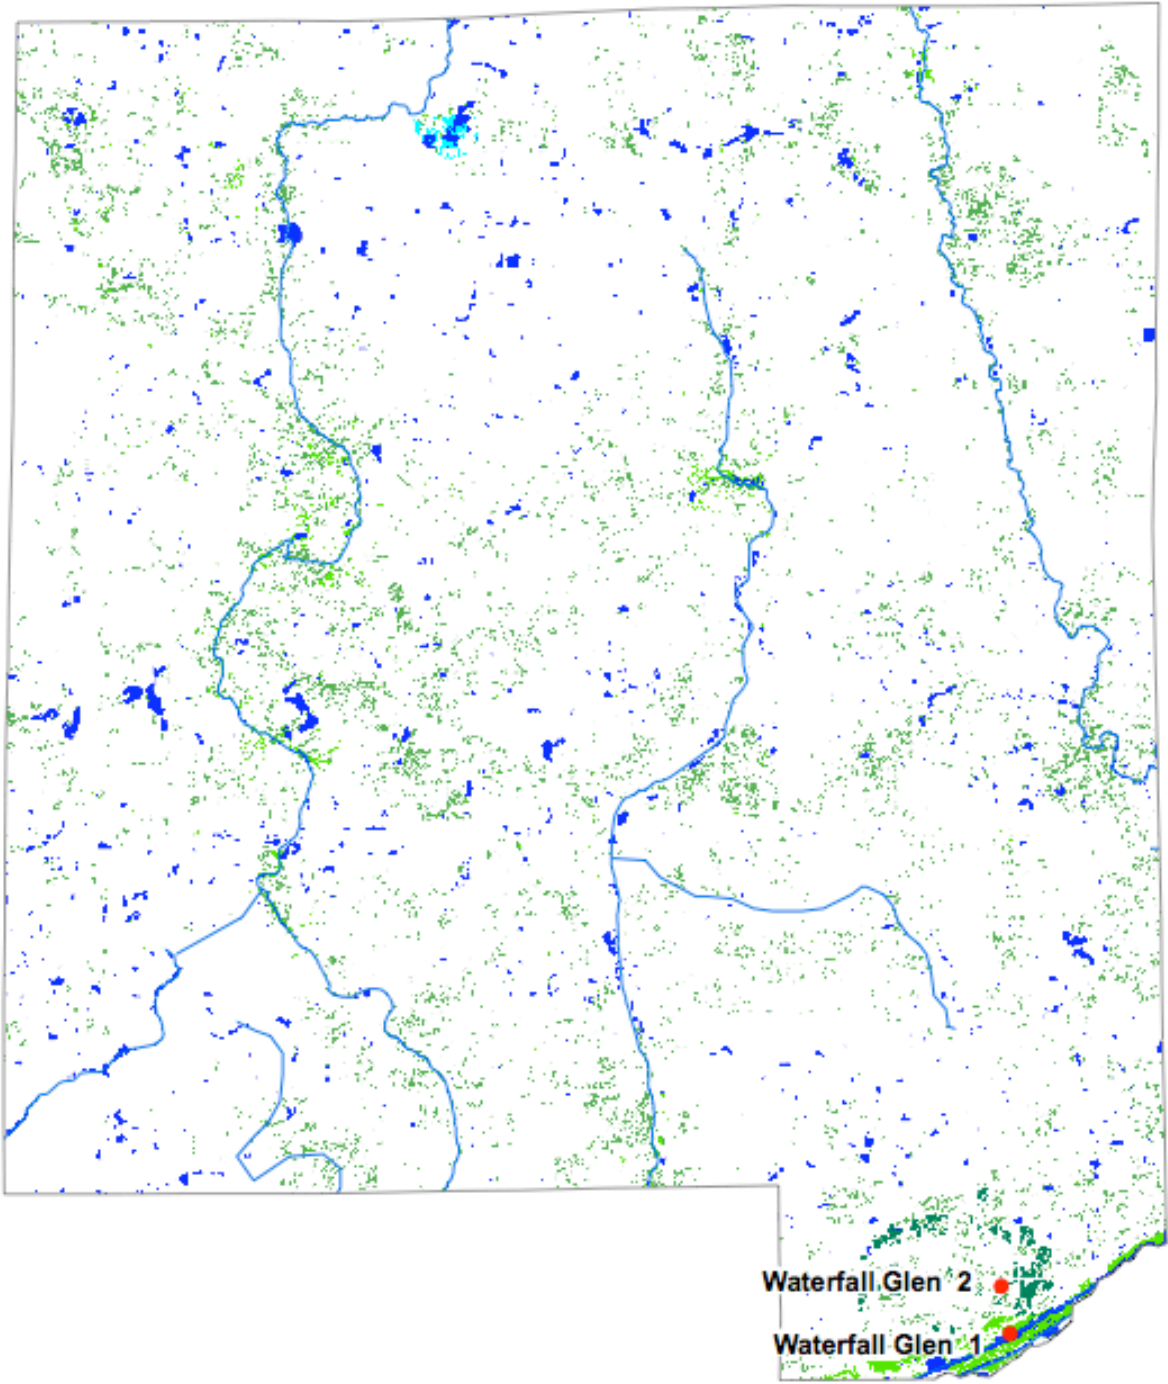

## APPENDIX 1

Maps showing the locations of mist-netting sites in Cook, DuPage, Kane, Kankakee, Lake, McHenry, and Will counties during the 2006 and 2007 field seasons

Locations of mist-netting survey sites in Cook County, Illinois, 2006-2007

**INHS**

Hutto

Locations of mist-netting survey sites in Du Page County, Illinois, 2006

**INHS**

Hutto

Locations of mist-netting survey sites in Kane County, Illinois, 2006-2007

**INHS**

Locations of mist-netting survey sites at Momence Wetlands in Kankakee County, Illinois 2007

**INHS**

0 100 200

Hutto

Locations of mist-netting survey sites in Lake County, Illinois, 2006

**INHS**

Hutto

Locations of mist-netting survey sites in McHenry County, Illinois, 2006-2007

**INHS**

Locations of mist-netting survey sites in Will County, Illinois, 2006-2007

**INHS**

Hutto