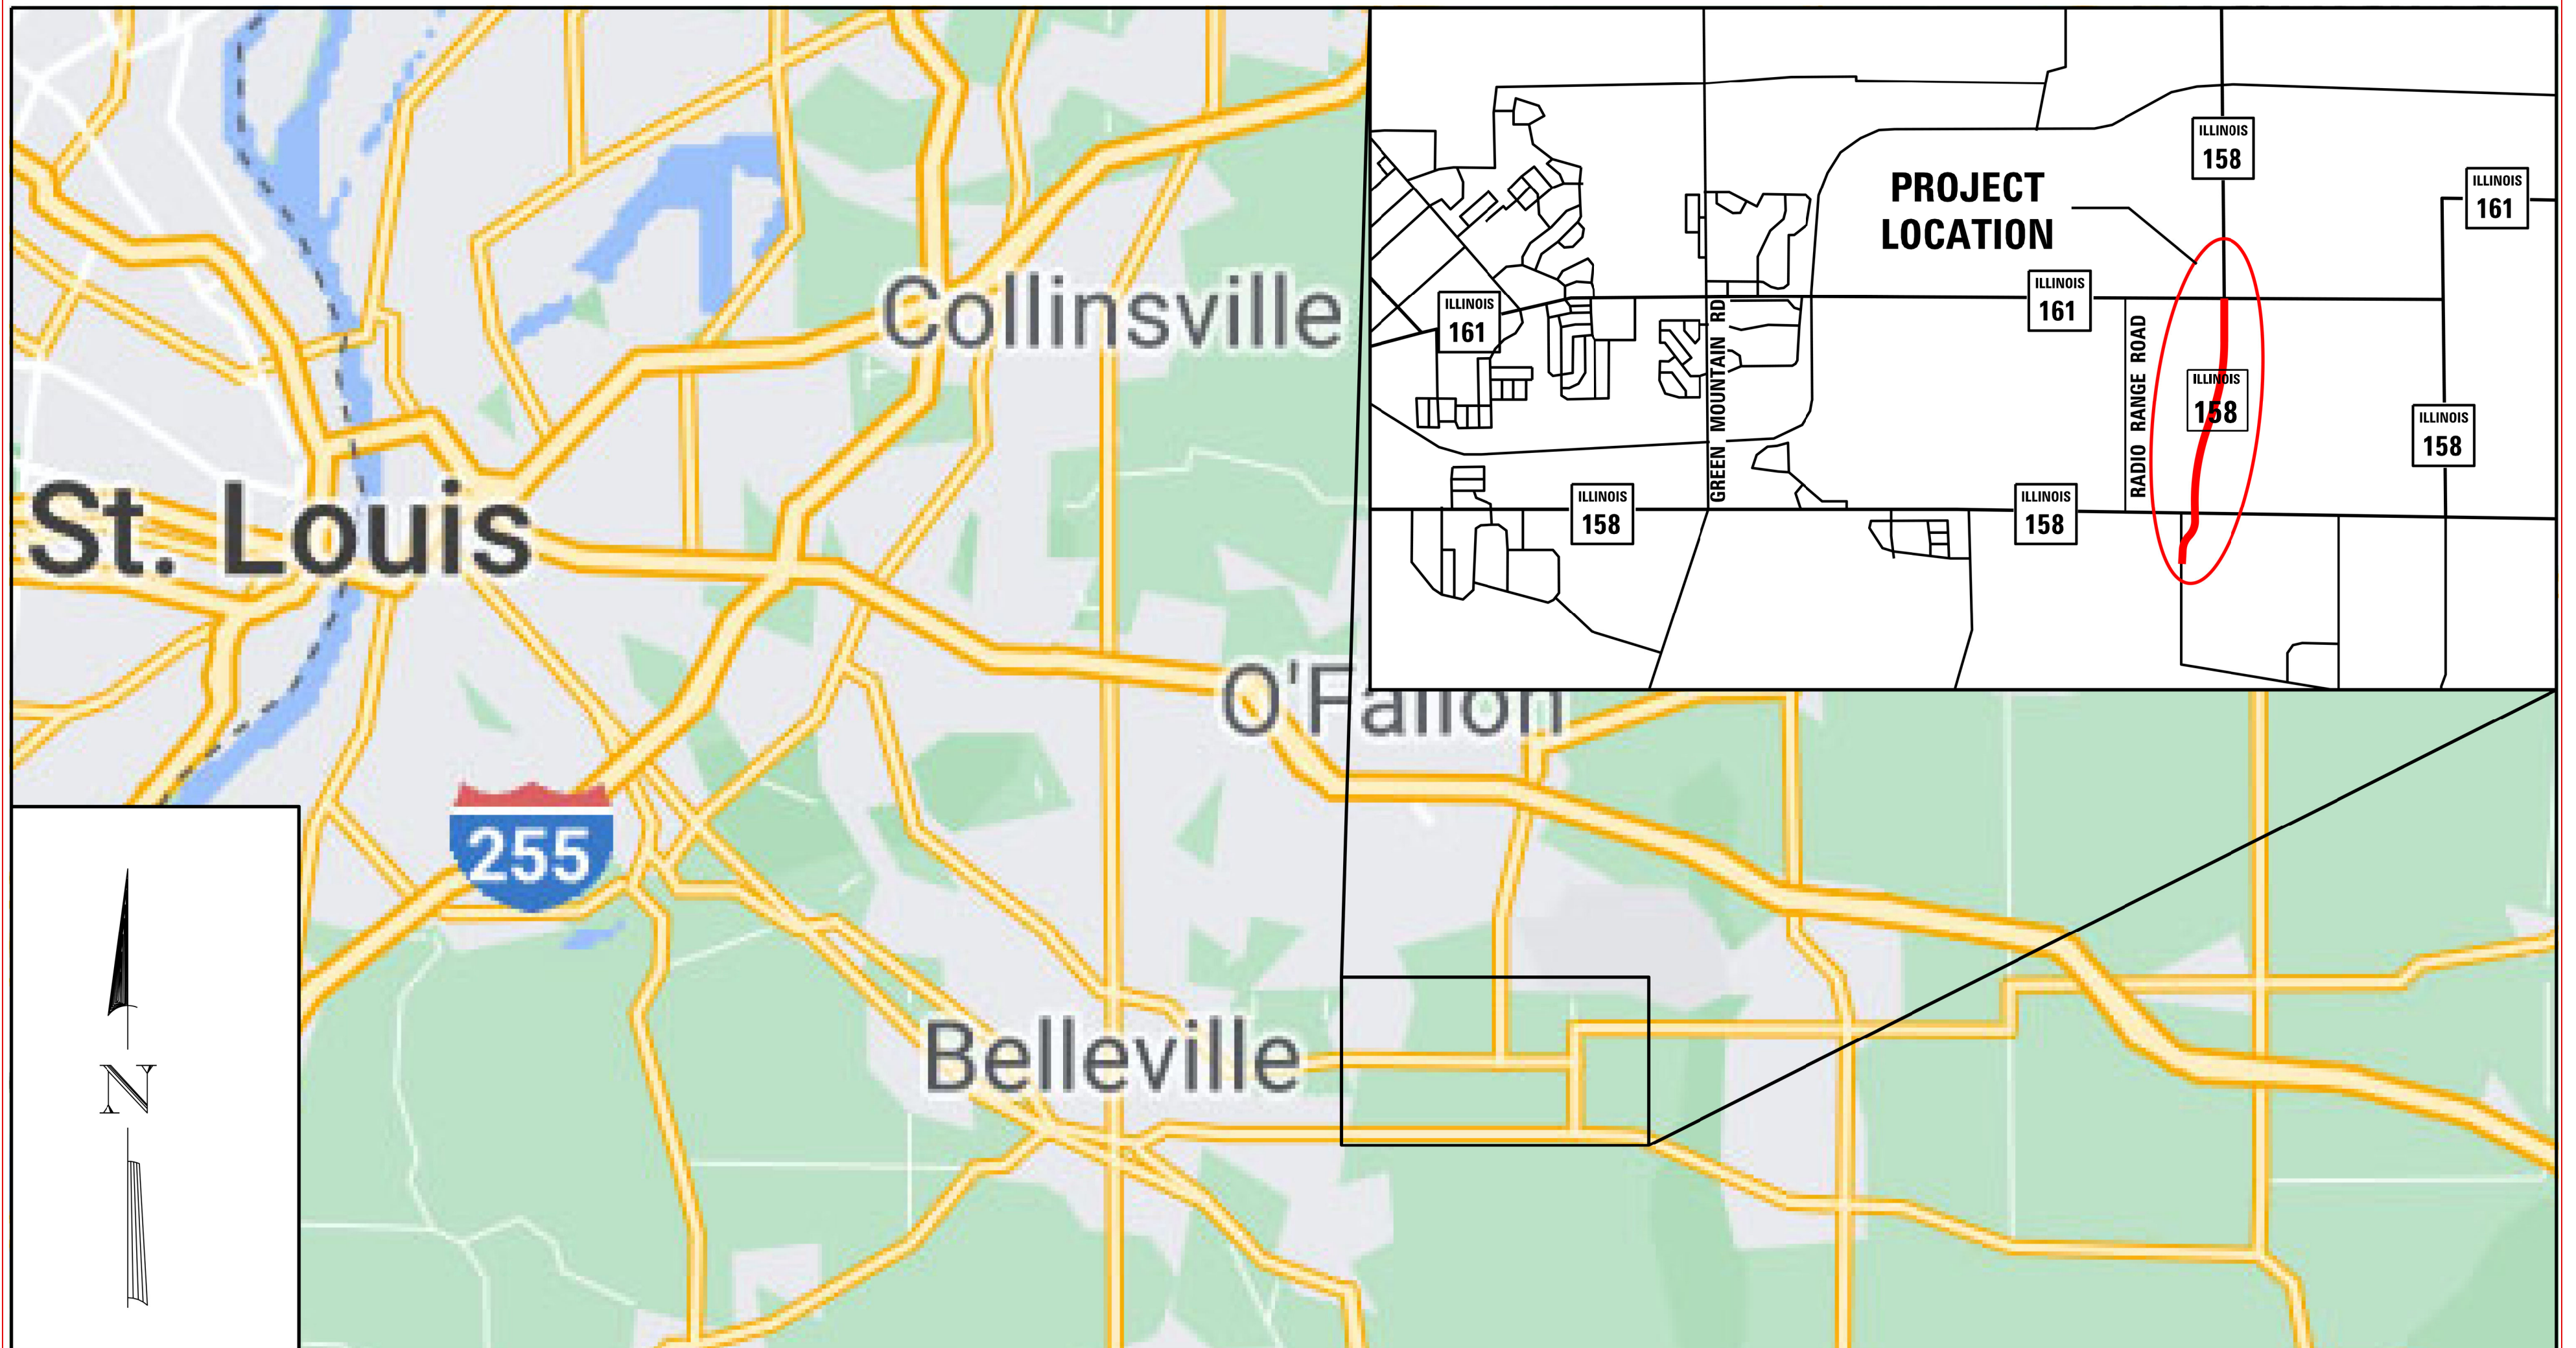

# LOCATION MAP

## AIR MOBILITY DRIVE (IL ROUTE 158) EXTENSION

LOCATED IN

ST CLAIR COUNTY  
ILLINOIS

**Illinois Department  
of Transportation**